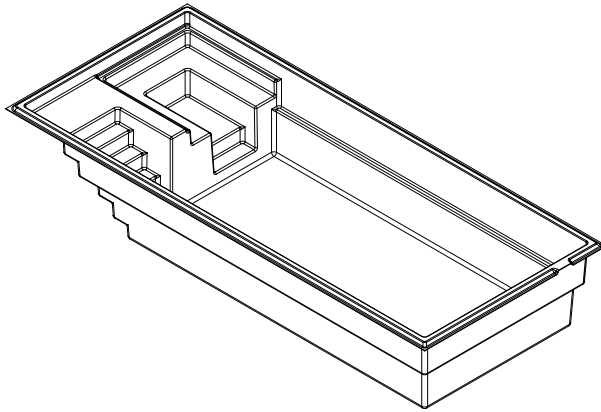

LAZULI

12' x 28'

AQUA RING

COLLECTION

Available colors

LAZULI MODEL

DIMENSIONS	12' x 28'
DEPTH	4' 10"
WEIGHT EMPTY POOL	2093 lbs · 949 kg
INTERIOR VOLUME	1 051.03 ft ³ · 29.76 m ³
WATER VOLUME	29 762 L · 7 862 gal